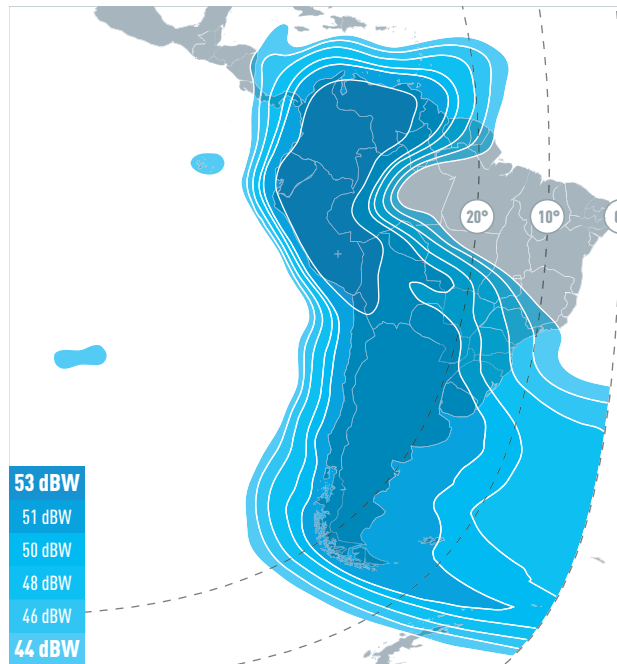

SATELLITE EUTELSAT 115 WEST B

Ku-band 3 South America Downlink Coverage

KEY MARKETS

- → ALASKA
- → CANADA
- → CONTINENTAL UNITED STATES
- → MEXICO
- → SOUTH AMERICA, CENTRAL AMERICA AND THE CARIBBEAN

KEY SERVICES

- → DTH
- → BROADBAND APPLICATIONS
- → CELLULAR BACKHAUL
- → MOBILITY SERVICES
- → OCCASIONAL SERVICES AND SPECIAL EVENTS
- → SOCIAL PROJECTS AND GOVERNMENT SERVICES

SATELLITE MANUFACTURER

BOEING DEFENSE AND SPACE

LAUNCH DATE

01/03/2015

PROJECTED LIFETIME

> 15 YEARS

ORBITAL POSITION

114.9 DEGREES WEST