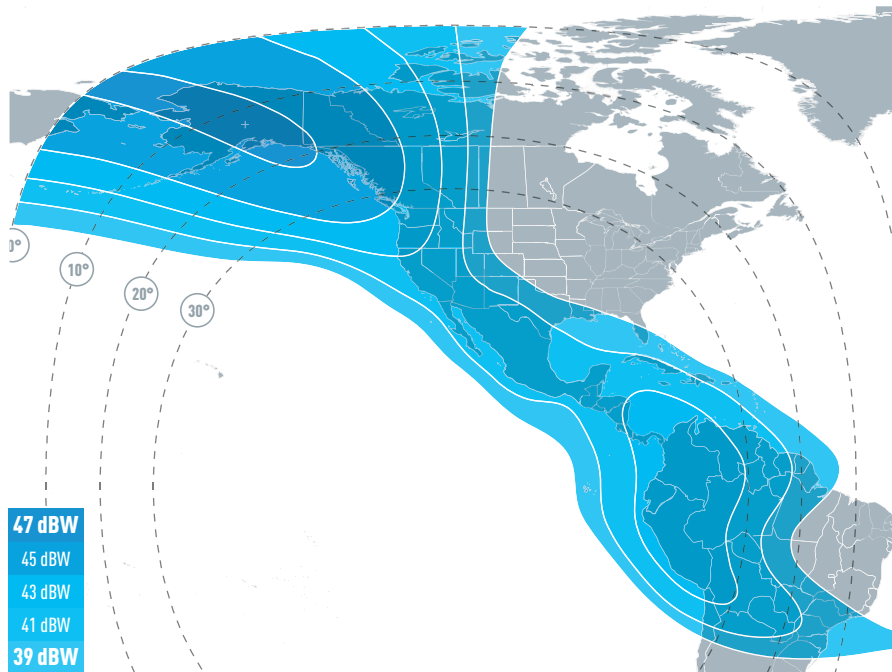

# SATELLITE EUTELSAT 115 WEST B

## POWERFUL CAPACITY FOR THE AMERICAS

C-band Hemi Downlink Coverage

Ku-band 1 Mexico Downlink Coverage

### Capacity in Ku and C-band capacity for the Americas

Located at 114.9° West, EUTELSAT 115 West B extends our satellite coverage from Alaska and Canada down to South America, with unique coverage over the Galapagos and Easter Island.

Ku-band resources, connected to three fixed beams covering the Americas from Alaska to Patagonia, provide optimised regional coverage of Canada, Mexico and South America for high-growth data services including broadband access, government connectivity and corporate networks. Video services include Occasional Use capacity, DTH and DTT.