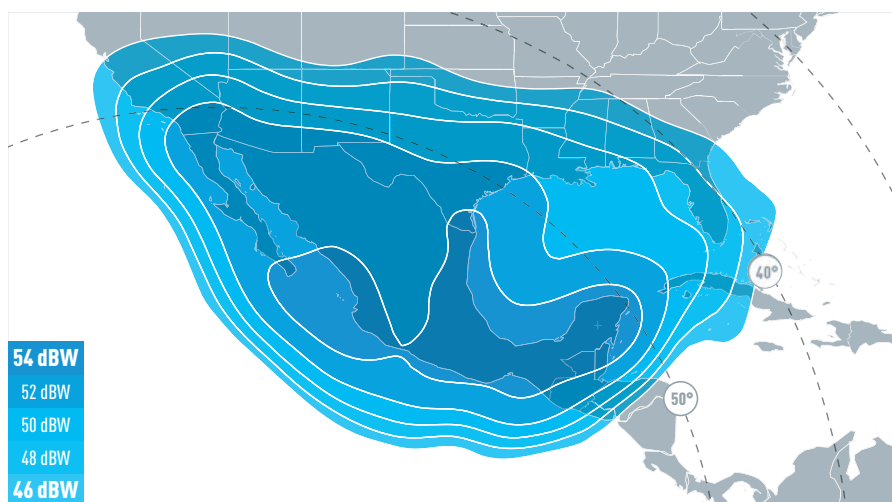

## POWERFUL CAPACITY FOR THE AMERICAS

C-band Hemi Downlink Coverage

Ku-band 1 Mexico Downlink Coverage

### Capacity in Ku and C-band capacity for the Americas

Located at 114.9° West, EUTELSAT 115 West B extends our satellite coverage from Alaska and Canada down to South America, with unique coverage over the Galapagos and Easter Island.

Ku-band resources, connected to three fixed beams covering the Americas from Alaska to Patagonia, provide optimised regional coverage of Canada, Mexico and South America for high-growth data services including broadband access, government connectivity and corporate networks. Video services include Occasional Use capacity, DTH and DTT.

A semi-hemispheric C-band beam provides groundbreaking coverage from Alaska to Peru. This is optimised for services including mobility, cellular backhaul and trunking, video distribution and government services.