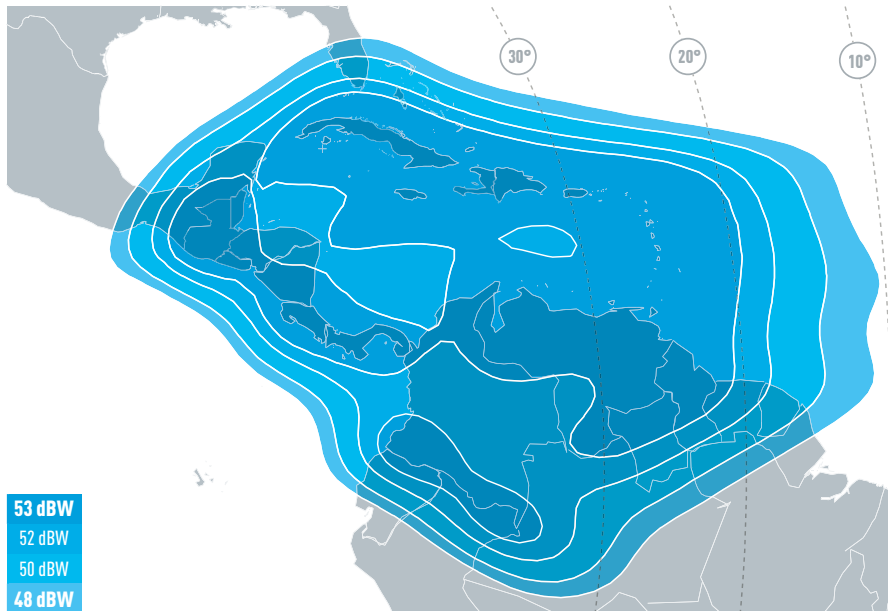

Located at 117° West, the premium TV neighbourhood for Latin America, the satellite strengthens DTH and DTT video capacities at the multi-satellite neighbourhood which is used by Millicom's Tigo, Star Group and Televisa. Around 500 TV channels, 150 in HD, are currently distributed to over 100 million TV homes across the continent, from 117° West.

EUTELSAT 117 West B is commercialised by Eutelsat Americas

Ku-band 1 Mexico downlink coverage

Ku-band 3 South America downlink coverage

SATELLITE

EUTELSAT 117 WEST B

Ku-band 5 Central America downlink coverage

Ku-band 6 Southern Cone downlink coverage

KEY MARKETS

MEXICO
CENTRAL AMERICA AND
CARIBBEAN
ANDEAN REGION
SOUTH AMERICA

KEY SERVICES

DTH/DTT
VIDEO DISTRIBUTION
DATA
GOVERNMENT SERVICES

SATELLITE MANUFACTURER

BOEING DEFENSE AND SPACE

LAUNCH DATE

15/06/2016

PROJECTED LIFETIME

> 15 YEARS

ORBITAL POSITION

117 DEGREES WEST

FREQUENCIES