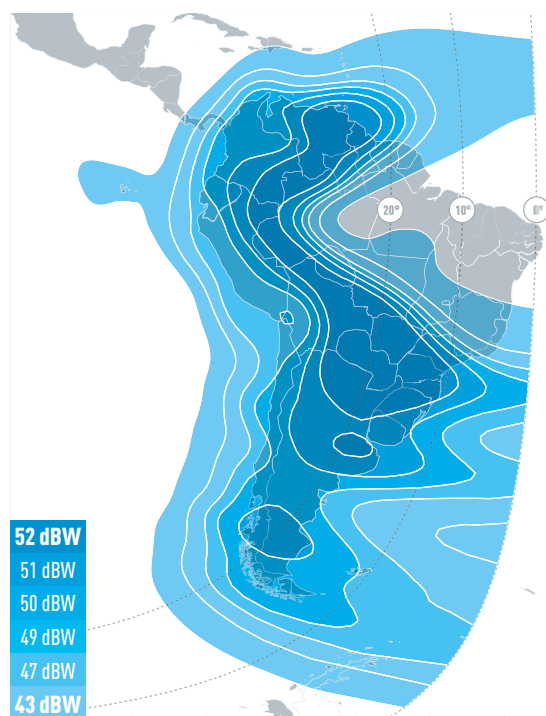

Ku-band 3 South America downlink coverage