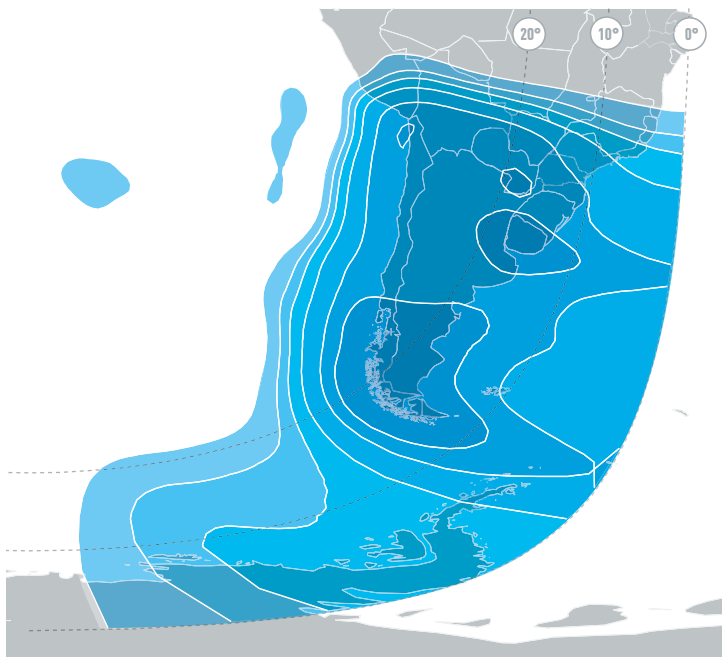

SATELLITE

EUTELSAT 117 WEST B

POWERFUL REGIONAL CAPACITY FOR THE AMERICAS

A multi-satellite neighbourhood

The EUTELSAT 117 West B satellite offers four regional Ku-band beams with exceptional coverage of Mexico, Central America and the Caribbean, the Andean region and the Southern Cone.

EUTELSAT 117 West B is commercialised by Eutelsat Americas

Ku-band 1 Mexico downlink coverage

Ku-band 3 South America downlink coverage

SATELLITE

EUTELSAT 117 WEST B

Ku-band 5 Central America downlink coverage

Ku-band 6 Southern Cone downlink coverage

KEY MARKETS

MEXICO
CENTRAL AMERICA AND
CARIBBEAN
ANDEAN REGION
SOUTH AMERICA

KEY SERVICES

DTH/DTT
VIDEO DISTRIBUTION
DATA
GOVERNMENT SERVICES

SATELLITE MANUFACTURER

BOEING DEFENSE AND SPACE

LAUNCH DATE

15/06/2016

PROJECTED LIFETIME

> 15 YEARS

ORBITAL POSITION

117 DEGREES WEST

FREQUENCIES