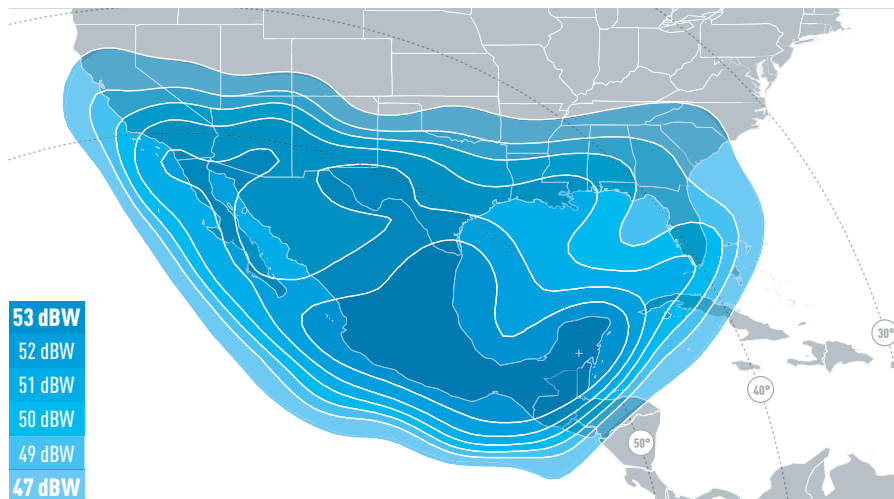

SATELLITE

EUTELSAT 117 WEST B

POWERFUL REGIONAL CAPACITY FOR THE AMERICAS

A multi-satellite neighbourhood

The EUTELSAT 117 West B satellite offers four regional Ku-band beams with exceptional coverage of Mexico, Central America and the Caribbean, the Andean region and the Southern Cone.

Located at 117° West, the premium TV neighbourhood for Latin America, the satellite strengthens DTH and DTT video capacities at the multi-satellite neighbourhood which is used by Millicom's Tigo, Star Group and Televisa. Around 500 TV channels, 150 in HD, are currently distributed to over 100 million TV homes across the continent, from 117° West.

EUTELSAT 117 West B also offers key services to telecom operators and government service providers in Latin America, and features a new-generation WAAS (Wide Area Augmentation System) payload operated by Raytheon as prime contractor for the U.S. Federal Aviation Administration (FAA).

EUTELSAT 117 West B is commercialised by Eutelsat Americas

Ku-band 1 Mexico downlink coverage