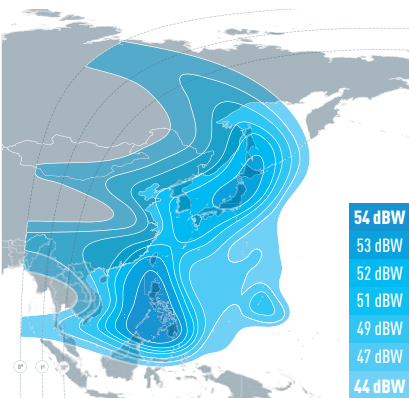

SATELLITE EUTELSAT 172B

COMPREHENSIVE COVERAGE FROM ASIA TO AMERICA

Ku-band North Pacific Downlink Coverage

Ku-band North-East Asia Downlink Coverage

Ku-band South-East Pacific Downlink Coverage

Ku-band South Pacific Downlink Coverage

Ku-band South-West Pacific Downlink Coverage

EUTELSAT 172B is a high-capacity satellite. Located at the key 172° East trans-Pacific neighbourhood, it provides exceptional land and sea reach over Asia Pacific, from Alaska to Australia.

An extensive trans-Pacific C-band payload delivers connectivity from South East Asia to North West America, for cellular backhaul and corporate networks. Video distribution between Asia and America, and to cable, IPTV and DTT networks, is fast and cost-effective with our managed end-to-end solutions enabling rapid, straightforward access to content and homes.

A regular Ku-band payload connects five regions: North East Asia, North Pacific, South East Pacific, South West Pacific and South Pacific; for services including mobility solutions, cellular backhaul and corporate networks.