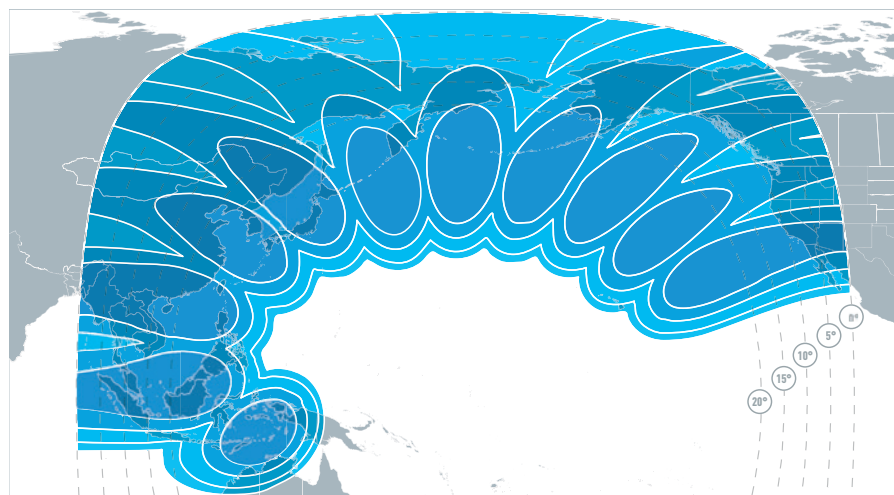

Ku-band HTS Coverage

KEY MARKETS

- → PACIFIC OCEAN REGION
- → SOUTH-EAST ASIA
- → NORTH-EAST ASIA
- → OCEANIA AND PACIFIC ISLANDS

KEY SERVICES

- → MOBILITY
- → CORPORATE NETWORKS
- → CARRIER NETWORKS
- → GOVERNMENT
- → VIDEO DISTRIBUTION AND CONTRIBUTION

SATELLITE MANUFACTURER

AIRBUS DEFENCE AND SPACE

LAUNCH DATE

01/06/2017

PROJECTED LIFETIME

15 YEARS

ORBITAL POSITION

172 DEGREES EAST

FREQUENCIES

C-BAND, KU-BAND

What can we do for you? Please visit
www.eutelsat.com/enquiries