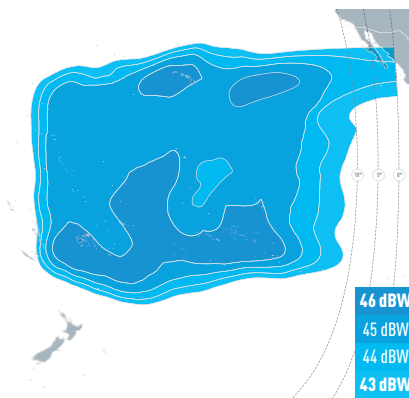

SATELLITE EUTELSAT 172B

COMPREHENSIVE COVERAGE FROM ASIA TO AMERICA

Ku-band North Pacific Downlink Coverage

Ku-band North-East Asia Downlink Coverage

Ku-band South-East Pacific Downlink Coverage

Ku-band South Pacific Downlink Coverage

Ku-band South-West Pacific Downlink Coverage

EUTELSAT 172B is a high-capacity satellite. Located at the key 172° East trans-Pacific neighbourhood, it provides exceptional land and sea reach over Asia Pacific, from Alaska to Australia.

A regular Ku-band payload connects five regions: North East Asia, North Pacific, South East Pacific, South West Pacific and South Pacific; for services including mobility solutions, cellular backhaul and corporate networks.