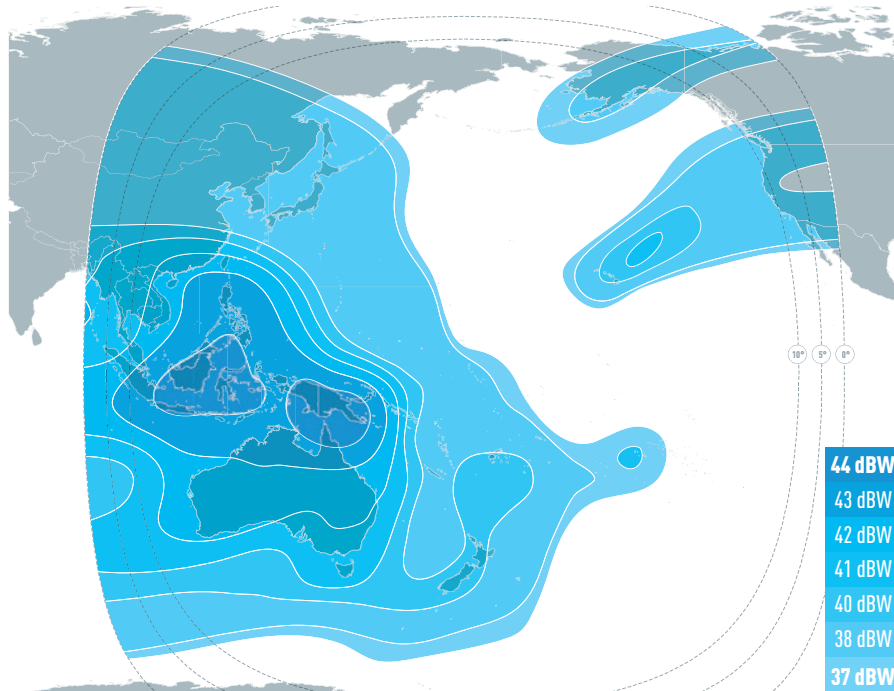

SATELLITE EUTELSAT 172B

C-band Pacific Downlink Coverage