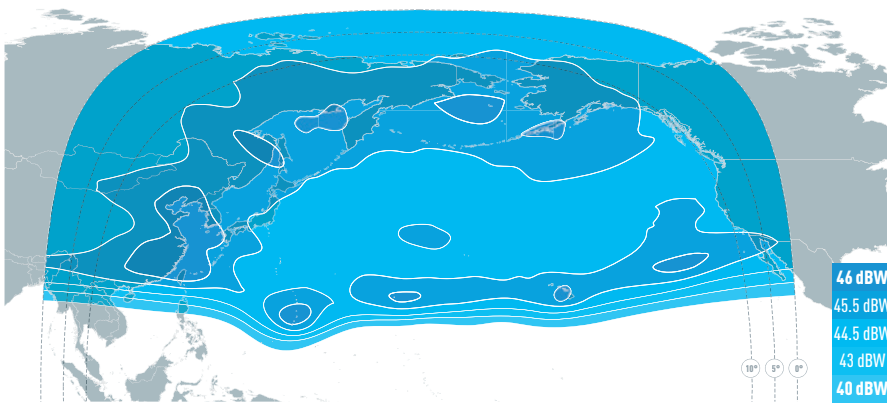

SATELLITE EUTELSAT 172B

COMPREHENSIVE COVERAGE FROM ASIA TO AMERICA

Ku-band North Pacific Downlink Coverage

Ku-band North-East Asia Downlink Coverage

Ku-band South-East Pacific Downlink Coverage

Ku-band South Pacific Downlink Coverage

Ku-band South-West Pacific Downlink Coverage

EUTELSAT 172B is a high-capacity satellite. Located at the key 172° East trans-Pacific neighbourhood, it provides exceptional land and sea reach over Asia Pacific, from Alaska to Australia.

An extensive trans-Pacific C-band payload delivers connectivity from South East Asia to North West America, for cellular backhaul and corporate networks. Video distribution between Asia and America, and to cable, IPTV and DTT networks, is fast and cost-effective with our managed end-to-end solutions enabling rapid, straightforward access to content and homes.

A regular Ku-band payload connects five regions: North East Asia, North Pacific, South East Pacific, South West Pacific and South Pacific; for services including mobility solutions, cellular backhaul and corporate networks.