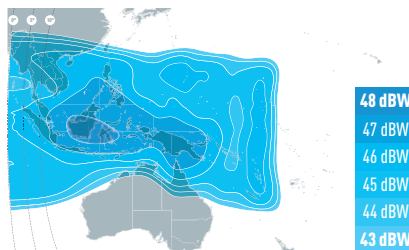

SATELLITE EUTELSAT 172B

COMPREHENSIVE COVERAGE FROM ASIA TO AMERICA

Ku-band North Pacific Downlink Coverage

Ku-band North-East Asia Downlink Coverage

Ku-band South-East Pacific Downlink Coverage

Ku-band South Pacific Downlink Coverage

Ku-band South-West Pacific Downlink Coverage

EUTELSAT 172B is a high-capacity satellite. Located at the key 172° East trans-Pacific neighbourhood, it provides exceptional land and sea reach over Asia Pacific, from Alaska to Australia.

An extensive trans-Pacific C-band payload delivers connectivity from South East Asia to North West America, for cellular backhaul and corporate networks. Video distribution between Asia and America, and to cable, IPTV and DTT networks, is fast and cost-effective with our managed end-to-end solutions enabling rapid, straightforward access to content and homes.

A regular Ku-band payload connects five regions: North East Asia, North Pacific, South East Pacific, South West Pacific and South Pacific; for services including mobility solutions, cellular backhaul and corporate networks.