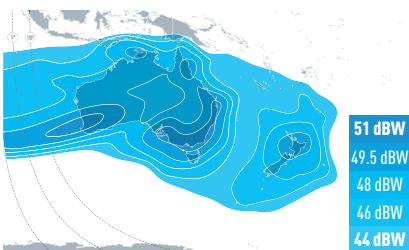

SATELLITE EUTELSAT 172B

COMPREHENSIVE COVERAGE FROM ASIA TO AMERICA

Ku-band North Pacific Downlink Coverage

Ku-band North-East Asia Downlink Coverage

Ku-band South-East Pacific Downlink Coverage

Ku-band South Pacific Downlink Coverage

Ku-band South-West Pacific Downlink Coverage

EUTELSAT 172B is a high-capacity satellite. Located at the key 172° East trans-Pacific neighbourhood, it provides exceptional land and sea reach over Asia Pacific, from Alaska to Australia.

A regular Ku-band payload connects five regions: North East Asia, North Pacific, South East Pacific, South West Pacific and South Pacific; for services including mobility solutions, cellular backhaul and corporate networks.