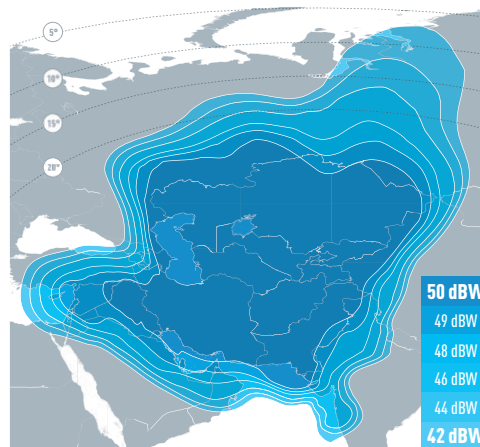

The satellite offers four high-performance fixed beams each focused over a distinct zone: South-East Asia, reaching as far as Australia, Central Asia, Africa and Europe.

Through a high degree of on-board connectivity, clients can use the beams either for regional coverage or to interconnect continents. This supports high-growth services such as secure government communications in Central Asia through hubs located in the region or in Europe, professional data networks between South-East Asia and Africa, and direct connectivity between Europe and South-East Asia.

SATELLITE MANUFACTURER

ASTRIUM

LAUNCH DATE

02/12/2012

PROJECTED LIFETIME

15 YEARS

ORBITAL POSITION

70.5 DEGREES EAST

OPERATIONAL TRANSPONDERS

UP TO 45

FREQUENCIES

KU-BAND

Ku-band Widebeam Downlink Coverage

Ku-band Asia Downlink Coverage

Ku-band Central Asia Downlink Coverage

What can we do for you? Please visit
www.eutelsat.com/enquiries