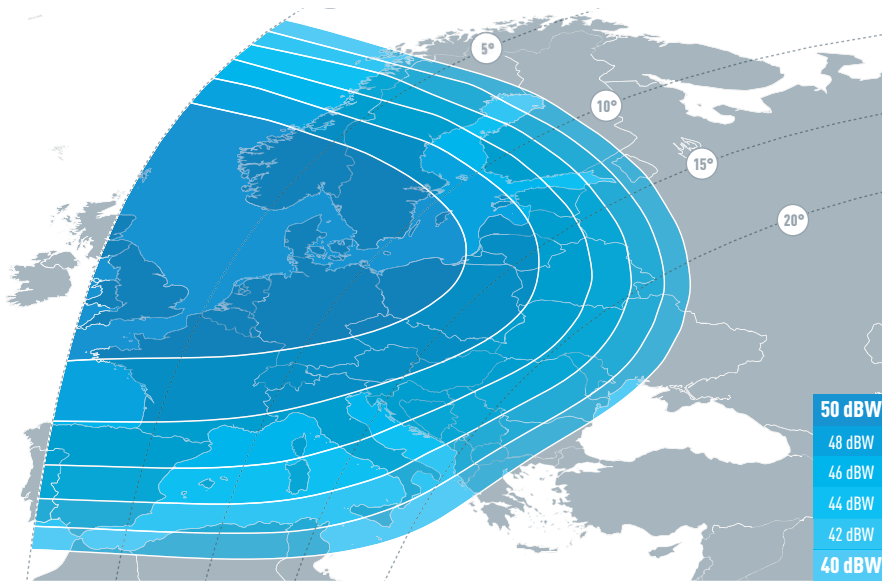

SATELLITE EUTELSAT 70B

FLEXIBLE CROSS-CONNECTIVITY BETWEEN CONTINENTS

EUTELSAT 70B provides up to 45 Ku-band transponders at 70.5° East, an orbital position that sits at the crossroads of four continents.

The satellite offers four high-performance fixed beams each focused over a distinct zone: South-East Asia, reaching as far as Australia, Central Asia, Africa and Europe.

Through a high degree of on-board connectivity, clients can use the beams either for regional coverage or to interconnect continents. This supports high-growth services such as secure government communications in Central Asia through hubs located in the region or in Europe, professional data networks between South-East Asia and Africa, and direct connectivity between Europe and South-East Asia.

EUTELSAT 70B is a powerful tool in boosting communications between continents with growing business and cultural links.

Ku-band Europe Downlink Coverage

Ku-band African Downlink Coverage

SATELLITE EUTELSAT 70B