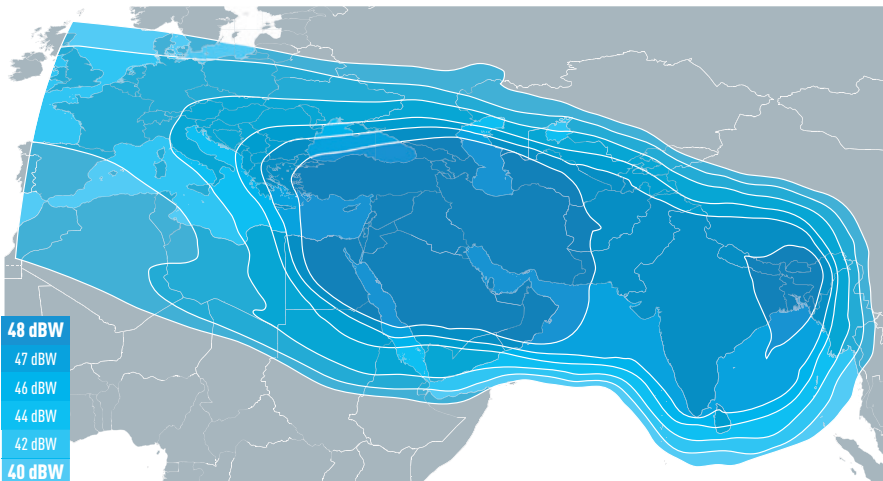

FREQUENCIES

KU-BAND

Ku-band Widebeam Downlink Coverage