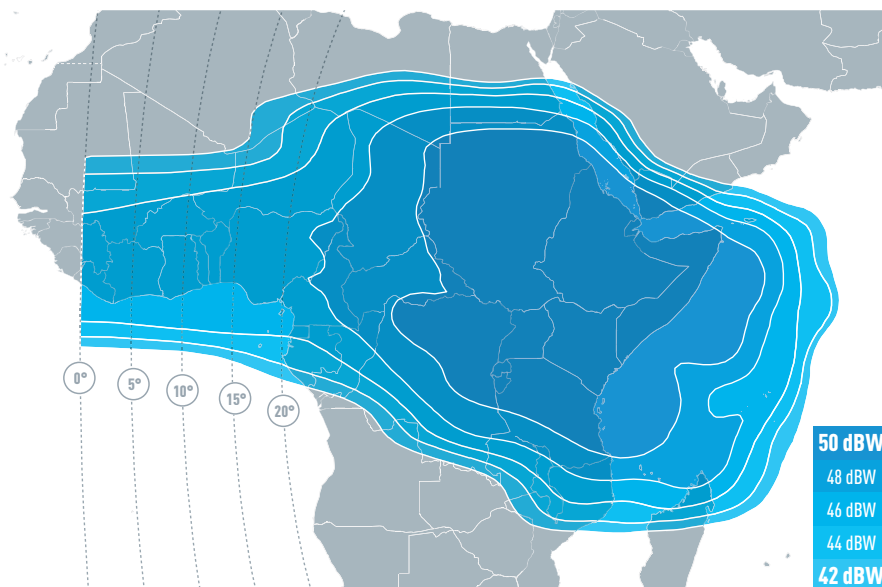

SATELLITE EUTELSAT 70B

FLEXIBLE CROSS-CONNECTIVITY BETWEEN CONTINENTS

EUTELSAT 70B provides up to 45 Ku-band transponders at 70.5° East, an orbital position that sits at the crossroads of four continents.

The satellite offers four high-performance fixed beams each focused over a distinct zone: South-East Asia, reaching as far as Australia, Central Asia, Africa and Europe.

Through a high degree of on-board connectivity, clients can use the beams either for regional coverage or to interconnect continents. This supports high-growth services such as secure government communications in Central Asia through hubs located in the region or in Europe, professional data networks between South-East Asia and Africa, and direct connectivity between Europe and South-East Asia.

EUTELSAT 70B is a powerful tool in boosting communications between continents with growing business and cultural links.

Ku-band Europe Downlink Coverage

Ku-band African Downlink Coverage

SATELLITE EUTELSAT 70B