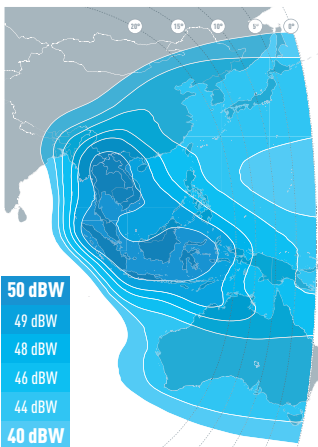

SATELLITE MANUFACTURER

ASTRIUM

LAUNCH DATE

02/12/2012

PROJECTED LIFETIME

15 YEARS

ORBITAL POSITION

70.5 DEGREES EAST

OPERATIONAL TRANSPONDERS

UP TO 45

FREQUENCIES

KU-BAND

Ku-band Widebeam Downlink Coverage

Ku-band Asia Downlink Coverage

Ku-band Central Asia Downlink Coverage

What can we do for you? Please visit
www.eutelsat.com/enquiries