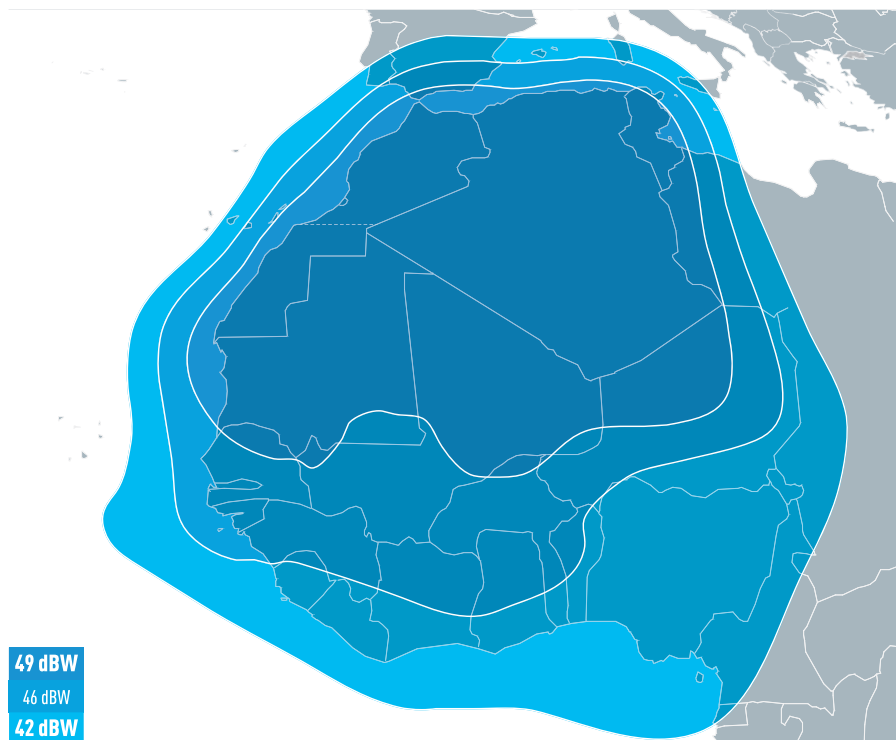

SATELLITE EUTELSAT 7 WEST A

Ku-band North West Africa Downlink Coverage

KEY MARKETS

- → MIDDLE EAST
- → NORTH AFRICA
- → NORTH WEST AFRICA

KEY SERVICES

- → VIDEO BROADCASTING
- → INTERNET ACCESS

SATELLITE MANUFACTURER

ASTRIUM

PROJECTED LIFETIME

>15 YEARS

ORBITAL POSITION

7 DEGREES WEST

FREQUENCIES

Ku-band

What can we do for you? Please visit
www.eutelsat.com/enquiries