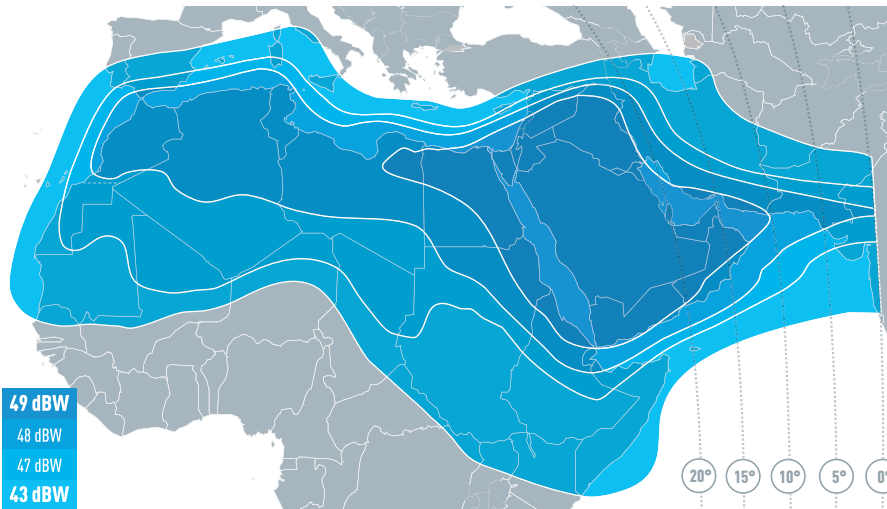

## ENHANCED CAPACITY FOR HIGH GROWTH BROADCAST MARKETS

Ku-band MENA Downlink Coverage

### Key neighbourhood for digital broadcast markets

Located at 7° West, and part of the leading Eutelsat-Nilesat 7/8° West video neighbourhood, EUTELSAT 7 West A is co-located with two other satellites from Eutelsat and partner Nilesat.

7/8° West is the number one broadcasting position in the Middle East and North Africa, reaching 80% of the satellite homes in the region. Its exceptional line-up of 1000 Arabic and international TV channels includes a high diversity of free-to-air content and is leading HD delivery in the region.

The satellite has two beams giving superior coverage for high-growth broadcasting markets:

- A broad high-power footprint with up to 45 Ku-band transponders serves the Middle East and North Africa for Direct-to-Home broadcasting.
- A second footprint for North-West Africa, across the Maghreb countries and extending down to the Gulf of Guinea, is connected to a payload of up to 6 Ku-band transponders designed for consumer broadcasting services and to meet the high demand for internet access services.